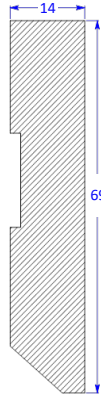

TECHNICAL DATASHEET Accessories

Skirtings 69mm

BERRY  ALLOC

Product description

Skirtings for parquet - H 69mm.
Colours 100% matching with BerryAlloc floors.

Dimensions

L 1950 x w 14 x H 69 mm — 5 units

Installation

With BerryAlloc glue

Product composition

Core

HDF (High Density Fiberboard)

Surface

Veneer wood with same colour as the parquet floor.
Ultimtec extra mat varnish finish.

Certificates

Sustainability of forests : PEFC certified (10-31-1047)