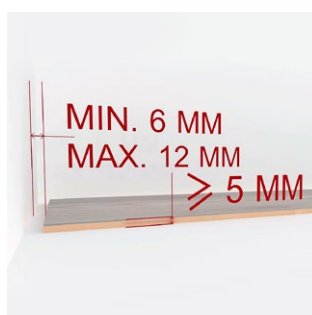

1. Ricordarsi di verificare le misure. Il muro deve essere rasato e rifinito e lo spazio tra pavimento e parete libero.
Remember to check the measurements. The wall must be smoothed and finished and the space between floor and wall free.