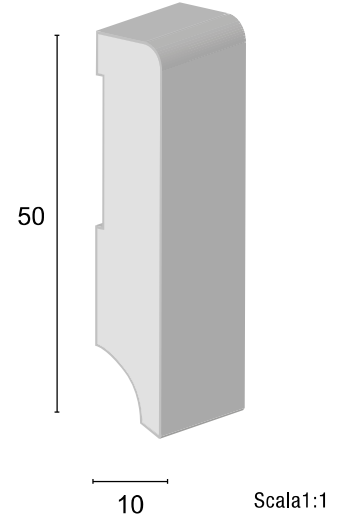

Skirting solid PVC waterproof covered with flex paper for LVT and SPC floors

PVC - 3D-DEC[®]

50x10

WATERPROOF!

ART.	FINITURA / FINISH	COLORE COLOUR	€ al ml. € per l.m.
041/N50Q10/1	Nero / Black		5,01
041/N50Q10/2	Bianco (Ral 9003) / White (Ral 9003)		5,01
041/N50Q10/4	Ral 9006		5,01
041/N50Q10/5	Ral 9010		5,01