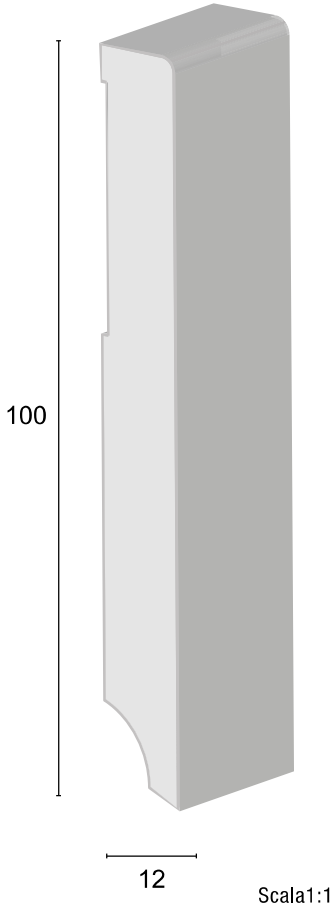

PVC - 3D-DEC®
100x12

Battiscopa in PVC solido idrorepellente rivestito con carta flex per pavimenti LVT e SPC.
Skirting solid PVC waterproof covered with flex paper for LVT and SPC floors

Scala1:1

ART.	FINITURA / FINISH	COLORE COLOUR	€ al ml. € per l.m.
041/N100Q12/2	Bianco (Ral 9003) / White (Ral 9003)		10,37

PERFETTO PER PAVIMENTI LVT E SPC!
PERFECT FOR LVT AND SPC FLOORS!

WATERPROOF!