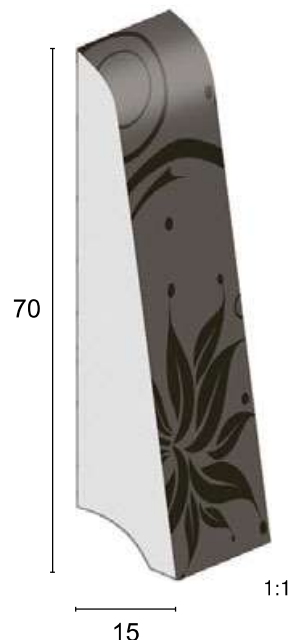

WATERPROOF!

**PERFETTO PER
PAVIMENTI LVT E SPC!**

**PERFECT FOR
LVT AND SPC FLOORS!**

Battiscopa 70x15 in PVC espanso rivestito con carta digitale

Skirting 70x15 made from expanded PVC covered with digital paper