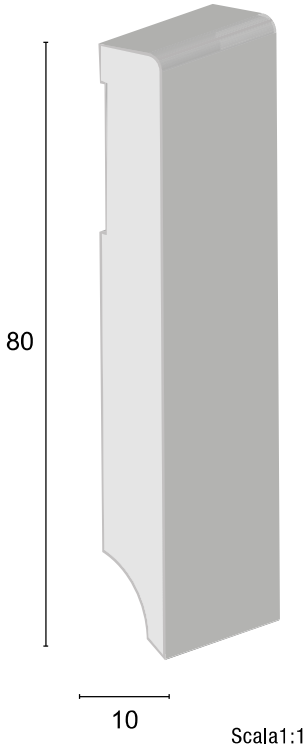

PVC - 3D-DEC®
80x10

Battiscopa in PVC solido idrorepellente rivestito con carta flex per pavimenti LVT e SPC.
Skirting solid PVC waterproof covered with flex paper for LVT and SPC floors

ART.	FINITURA / FINISH	COLORE COLOUR	€ al ml. € per l.m.
041/N80Q10/2	Bianco (Ral 9003) / White (Ral 9003)		6,48