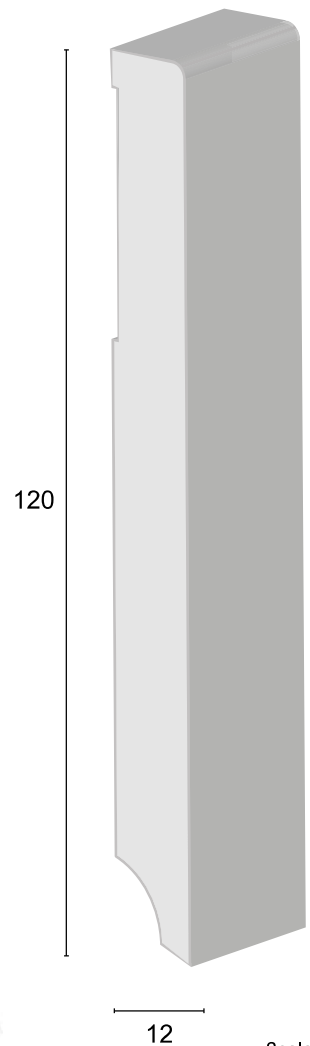

PVC - 3D-DEC®
120x12

Scala1:1

ART.	FINITURA / FINISH	COLORE COLOUR	€ al ml. € per l.m.
041/N120Q12/2	Bianco (Ral 9003) / White (Ral 9003)		16,42

PERFETTO PER PAVIMENTI LVT E SPC!
PERFECT FOR LVT AND SPC FLOORS!

WATERPROOF!

Si effettuano rivestimenti personalizzati digitali 3D-DEC;
sarà effettuata una quotazione al momento dell'ordinativo.

It is possible to do personal digital colours 3D-DEC ;
quotation will be made at the time of the order.